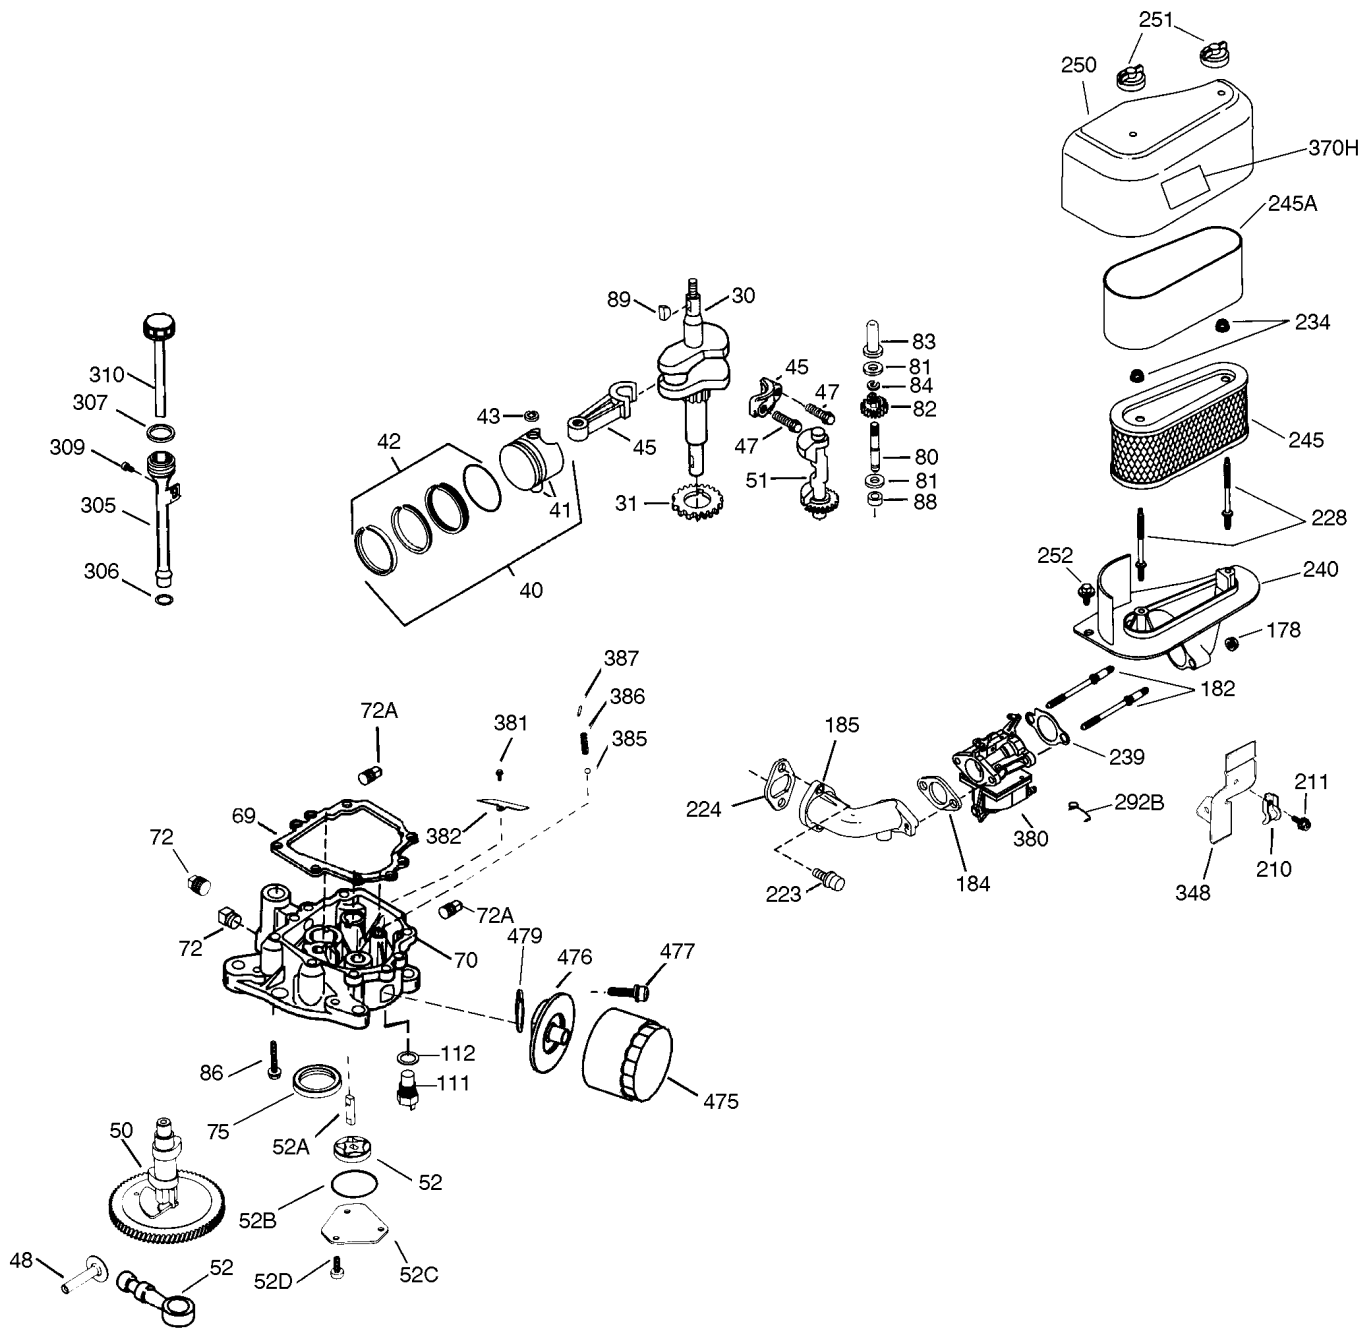

## Illustration #2

REF	ITEM #	DESCRIPTION	Q	REMARK
30	36924	Crankshaft	1	
31	35327	Counterbalance Gear	1	
40	35776A	Piston, Pin & Ring Set (Std.)	1	
40	35777A	Piston, Pin & Ring Set (.010"	1	
40	35778A	Piston, Pin & Ring Set (.020"	1	
41	35773A	Piston & Pin Ass'y. (Std.) (In	1	
41	35774A	Piston & Pin Ass'y. (.010" OS)	1	(Incl. 43)
41	35775A	Piston & Pin Ass'y. (.020" OS)	1	(Incl. 43)
42	35779	Ring Set (Std.)	1	
42	35780	Ring Set (.010" OS)	1	
42	35781	Ring Set (.020" OS)	1	
43	35772	Piston Pin Retaining Ring	2	
45	36925	Connecting Rod Ass'y. (Incl. 4	1	
47	651033	Connecting Rod Bolt	2	
48	35313	Valve Lifter	2	
50	37078	Camshaft (MCR)	1	
51	35315A	Counterbalance Weight	1	
52	31356	Oil Pump Ass'y	1	
69	35317	* Flange Gasket	1	
70	35970	Mounting Flange (Incl. 72, 75	1	
72	31927	Oil Plug	1	
75	35319	Oil Seal	1	
80	35712	Governor Shaft	1	
81	35479	Washer	2	
82	35321	Governor Gear Ass'y.	1	
83	35322	Governor Spool	1	
84	29193	Retaining Ring	1	
86	650833	Screw, 1/4-20 x 1-3/16"	7	
88	31707A	Spacer	1	
89	650592	Flywheel Key	1	
101A	611284	Spark Plug Shield	1	
135	34645	Spark Plug (RN4C)	1	
178	650928	Lock Nut, 1/4-20	2	
182	650925A	Carburetor Mounting Stud	2	
184	36352	* Carburetor To Intake Pipe Ga	1	
185	36940	Intake Pipe	1	
210	27793	Conduit Clip	1	
211	28942	Screw, 10-32 x 3/8"	1	
223	650378	Screw, Torx T-30, 5/16-18 x 1-	2	
224	36942	* Intake Pipe Gasket	1	
228	650977	Air Cleaner Stud	2	
234	650825	Nut & Lock Washer, 1/4-20	2	
239	36358	* Air Cleaner Gasket	1	
240	36355	Air Cleaner Body (Incl. 239)	1	
245	36356	Air Cleaner Filter (Incl. 234)	1	
245A	36357	Air Cleaner Filter	1	
250	36359	Air Cleaner Cover	1	
251	650886	Wing Nut, 1/4-20	2	
252	650976	Screw, 1/4-20 x 19/32"	1	
305	36945	Oil Fill Tube	1	
306	36832	"O" Ring	1	
307	35499	"O" Ring	1	
309	650976	Screw, 1/4-20 x 19/32"	1	
310	35973	Dipstick	1	
380	640065	Carburetor (Incl. 184)	1	